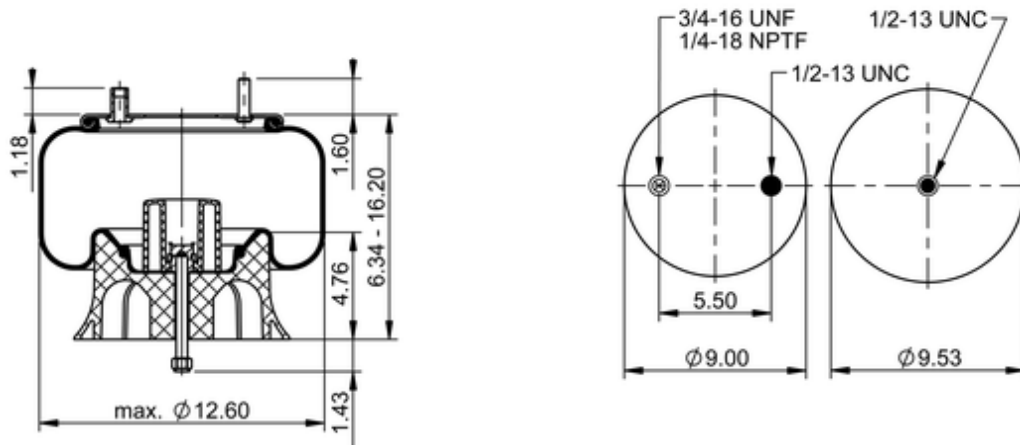

9 10-12 P 720
64646

	11.7 lb
	9308128
	1/2-13 UNC: max. 35 lbf ft
	1/4-18 NPTF: max. 22 lbf ft
	3/4-16 UNF: max. 50 lbf ft

Cross-reference

Firestone Style	1T15M-2
Firestone No.	W01-358-7667
Automann	1DK23H-7667

OE Manufacturer/Part No.

Manufacturer	Original Part No.	Model
SAF Holland	90557256	