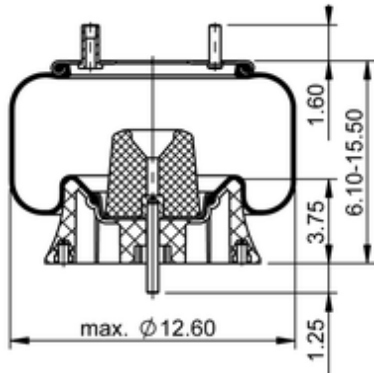

**9 10-12 P 543**
**64462**

	12.4 lb
	9312070
	1/2-13 UNC: max. 35 lbf ft
	1/4-18 NPTF: max. 22 lbf ft
	3/4-16 UNF: max. 50 lbf ft

**Cross-reference**

Firestone Style	1T15M-2
Firestone No.	W01-358-8203
FleetPride	AS8203
Goodyear	1R12-1094
Goodyear Flex No.	566-24-3-161
Taurus	6361

Triangle	AS-8543
TRP	AS82030
Automann	1DK23H-8203

**OE Manufacturer/Part No.**

<b>Manufacturer</b>	<b>Original Part No.</b>	<b>Model</b>
SAF Holland	90557210	
Meritor	2258C1459	