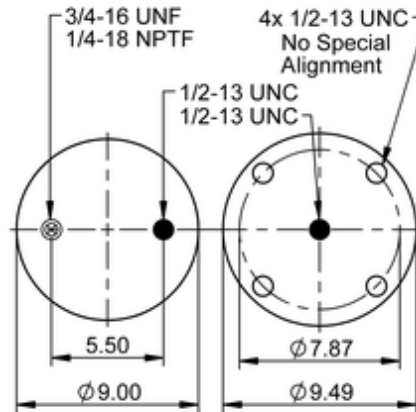

**9 10-12 P 543**
**64462**

	12.4 lb
	9312070
	1/2-13 UNC: max. 35 lbf ft
	1/4-18 NPTF: max. 22 lbf ft
	3/4-16 UNF: max. 50 lbf ft

**Cross-reference**

Firestone Style	1T15M-2
Firestone No.	W01-358-8203
FleetPride	AS8203
Goodyear	1R12-1094
Goodyear Flex No.	566-24-3-161
Taurus	6361