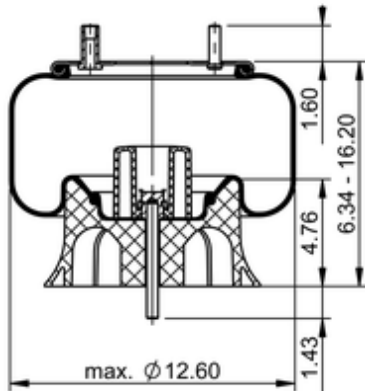

9 10-12 P 495
64460

	11.6 lb
	9308128
	1/2-13 UNC: max. 35 lbf ft
	1/4-18 NPTF: max. 22 lbf ft
	3/4-16 UNF: max. 50 lbf ft

Cross-reference

Firestone Style	1T15M-2
Firestone No.	W01-358-9365
FleetPride	AS9365
Goodyear	1R12-571
Goodyear Flex No.	566243067
Taurus	6361

Triangle	AS-8495
TRP	AS93650
Automann	1DK23H-9365

OE Manufacturer/Part No.

Manufacturer	Original Part No.	Model
SAF Holland	90557159	