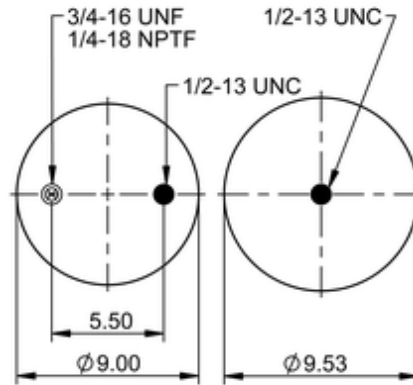

9 10-12 P 495
64460

	11.6 lb
	9308128
	1/2-13 UNC: max. 35 lbf ft
	1/4-18 NPTF: max. 22 lbf ft
	3/4-16 UNF: max. 50 lbf ft

Cross-reference

Firestone Style	1T15M-2
Firestone No.	W01-358-9365
FleetPride	AS9365
Goodyear	1R12-571
Goodyear Flex No.	566243067
Taurus	6361

Triangle	AS-8495
TRP	AS93650
Automann	1DK23H-9365

OE Manufacturer/Part No.

Manufacturer	Original Part No.	Model
SAF Holland	90557159	