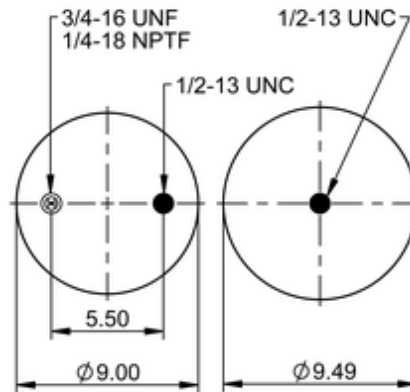

9 10-12 P 488
64459

	10.7 lb
	9311939
	1/2-13 UNC: max. 35 lbf ft
	1/4-18 NPTF: max. 22 lbf ft
	3/4-16 UNF: max. 50 lbf ft

Cross-reference

Primeride	AS PR9M12 9366
Firestone Style	1T15M-2
Firestone No.	W01-358-9366
FleetPride	AS9366
Goodyear	1R12-487
Goodyear Flex No.	566243067