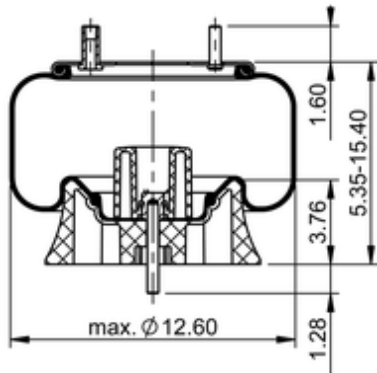

9 10-12 P 488
64459

	10.7 lb
	9311939
	1/2-13 UNC: max. 35 lbf ft
	1/4-18 NPTF: max. 22 lbf ft
	3/4-16 UNF: max. 50 lbf ft

Cross-reference

Primeride	AS PR9M12 9366
Firestone Style	1T15M-2
Firestone No.	W01-358-9366
FleetPride	AS9366
Goodyear	1R12-487
Goodyear Flex No.	566243067

Taurus	6361
Triangle	AS-8488
TRP	AS93660
Automann	1DK23H-9366
Road Choice	AS9366

OE Manufacturer/Part No.

Manufacturer	Original Part No.	Model
SAF Holland	90557160	
SAF Holland	90557225	
SAF Holland	90557210	
Watson & Chalin	AS-0054	