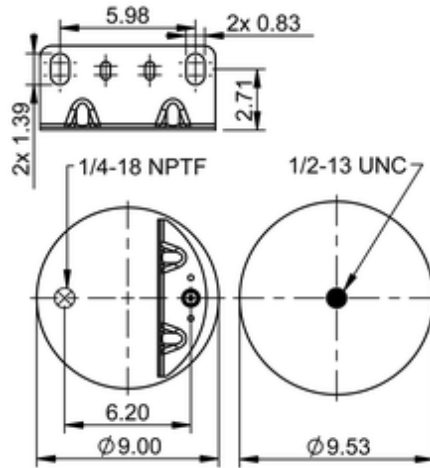

9 10-12 P 487 (BK)
69645

	10.1 lb
	9308127
	1/2-13 UNC: max. 35 lbf ft
	1/4-18 NPTF: max. 22 lbf ft

Cross-reference

Firestone Style	1T15M-2
Firestone No.	W01-358-9339
Triangle	AS-8487
TRP	AS93390
Automann	1DK23H-9339