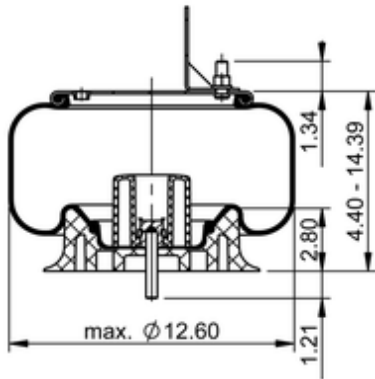

9 10-12 P 487 (BK)
69645

	10.1 lb
	9308127
	1/2-13 UNC: max. 35 lbf ft
	1/4-18 NPTF: max. 22 lbf ft

Cross-reference

Firestone Style	1T15M-2
Firestone No.	W01-358-9339
Triangle	AS-8487
TRP	AS93390
Automann	1DK23H-9339