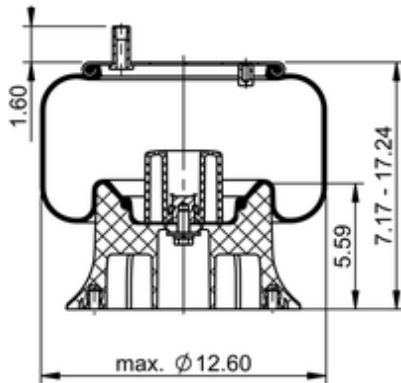

9 10-12 P 485
64457

	12.7 lb
	9308133
	1/4-18 NPTF: max. 22 lbf ft
	3/4-16 UNF: max. 50 lbf ft
	3/8-16 UNC: max. 20 lbf ft

Cross-reference

Firestone Style	1T15M-2
Firestone No.	W01-358-8932
Taurus	6361
Triangle	AS-8485
TRP	AS89320
Automann	1DK23H-8932

OE Manufacturer/Part No.

Manufacturer	Original Part No.	Model
Reyco	22241-01	