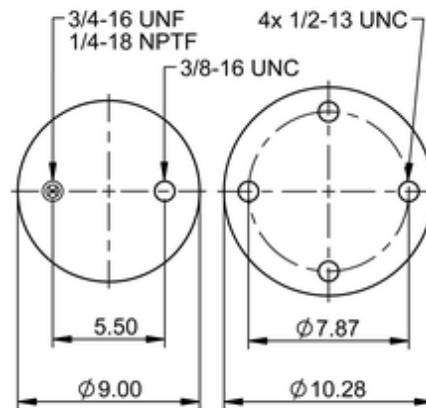

9 10-12 P 485
64457

	12.7 lb
	9308133
	1/4-18 NPTF: max. 22 lbf ft
	3/4-16 UNF: max. 50 lbf ft
	3/8-16 UNC: max. 20 lbf ft

Cross-reference

Firestone Style	1T15M-2
Firestone No.	W01-358-8932
Taurus	6361
Triangle	AS-8485
TRP	AS89320
Automann	1DK23H-8932