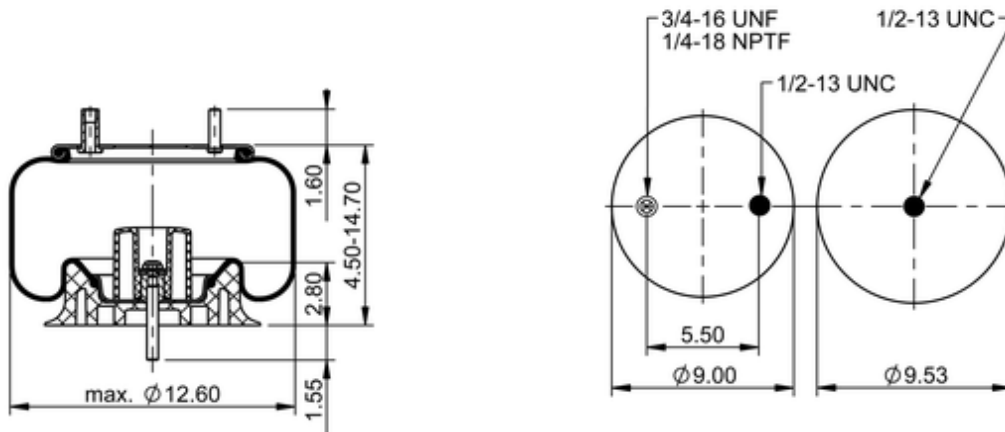

**9 10-12 P 484**
**64456**

	10.4 lb
	9308127
	1/2-13 UNC: max. 35 lbf ft
	1/4-18 NPTF: max. 22 lbf ft
	3/4-16 UNF: max. 50 lbf ft

**Cross-reference**

Primeride	AS PR9M12 8204
Firestone Style	1T15M-2
Firestone No.	W01-358-8204
FleetPride	AS8204
Goodyear	1R12-508
Goodyear Flex No.	566243067

Taurus	6361
Triangle	AS-8484
TRP	AS82040
Automann	1DK23H-8204
Road Choice	AS8204

**OE Manufacturer/Part No.**

<b>Manufacturer</b>	<b>Original Part No.</b>	<b>Model</b>
Binkley	XB-SPN-053-37	
SAF Holland	90557173	
SAF Holland	90557223	
SAF Holland	XDSPN05360	
Newlite	NS19016	