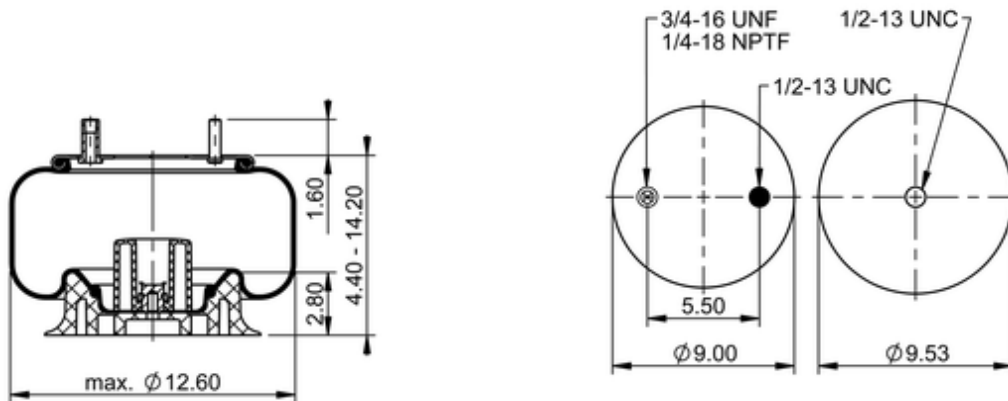

9 10-12 P 483
64455

	10.2 lb
	9308127
	1/2-13 UNC: max. 35 lbf ft
	1/4-18 NPTF: max. 22 lbf ft
	3/4-16 UNF: max. 50 lbf ft

Cross-reference

Firestone Style	1T15M-2
Firestone No.	W01-358-8201
FleetPride	AS8201
Taurus	6361
Triangle	AS-8483
TRP	AS82010