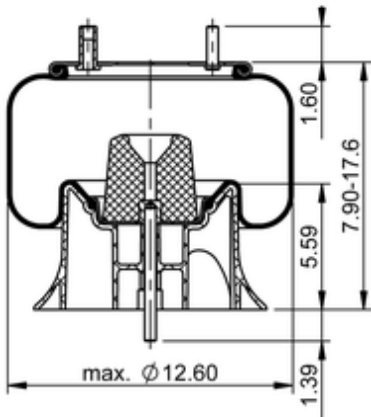

9 10-12 P 395
64451

	13.4 lb
	9314552
	1/2-13 UNC: max. 35 lbf ft
	1/4-18 NPTF: max. 22 lbf ft
	3/4-16 UNF: max. 50 lbf ft

Cross-reference

Firestone Style	1T15M-2
Firestone No.	W01-358-9325
FleetPride	AS9325
Goodyear	1R12-505
Goodyear Flex No.	566243076
Taurus	6361