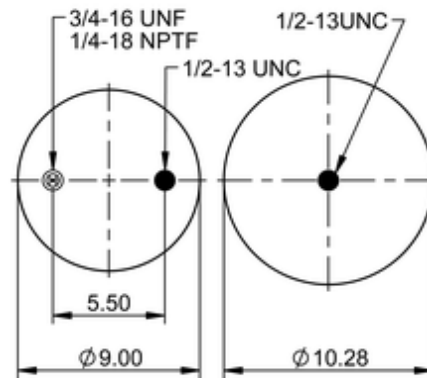

9 10-12 P 395
64451

	13.4 lb
	9314552
	1/2-13 UNC: max. 35 lbf ft
	1/4-18 NPTF: max. 22 lbf ft
	3/4-16 UNF: max. 50 lbf ft

Cross-reference

Firestone Style	1T15M-2
Firestone No.	W01-358-9325
FleetPride	AS9325
Goodyear	1R12-505
Goodyear Flex No.	566243076
Taurus	6361