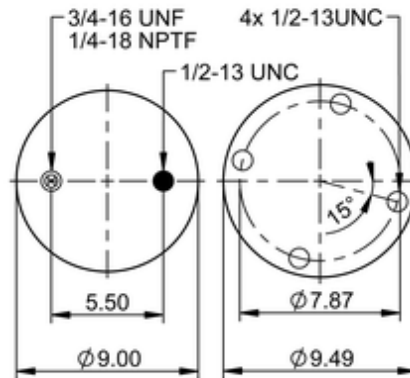

**9 10-12 P 343**
**64450**

	12.4 lb
	9312070
	1/2-13 UNC: max. 35 lbf ft
	1/4-18 NPTF: max. 22 lbf ft
	3/4-16 UNF: max. 50 lbf ft

**Cross-reference**

Firestone Style	1T15M-2
Firestone No.	W01-358-9302
FleetPride	AS9302
Goodyear	1R12-165
Goodyear	1R12-132 (15° Piston align)
Taurus	6361

Triangle	AS-8343
TRP	AS93020
Automann	1DK23H-9302

**OE Manufacturer/Part No.**

<b>Manufacturer</b>	<b>Original Part No.</b>	<b>Model</b>
Hendrickson	B-12514-003	
SAF Holland	57009302	
Taurus	AS302-9302	
Hendrickson	36514-3	