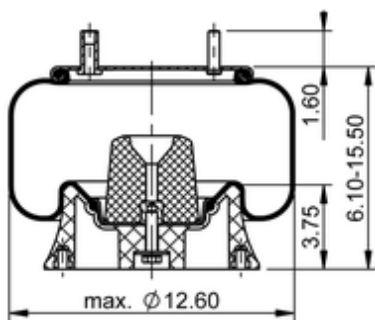

**9 10-12 P 343**
**64450**

	12.4 lb
	9312070
	1/2-13 UNC: max. 35 lbf ft
	1/4-18 NPTF: max. 22 lbf ft
	3/4-16 UNF: max. 50 lbf ft

**Cross-reference**

Firestone Style	1T15M-2
Firestone No.	W01-358-9302
FleetPride	AS9302
Goodyear	1R12-165
Goodyear	1R12-132 (15° Piston align)
Taurus	6361

Triangle	AS-8343
TRP	AS93020
Automann	1DK23H-9302

**OE Manufacturer/Part No.**

<b>Manufacturer</b>	<b>Original Part No.</b>	<b>Model</b>
Hendrickson	B-12514-003	
SAF Holland	57009302	
Taurus	AS302-9302	
Hendrickson	36514-3	