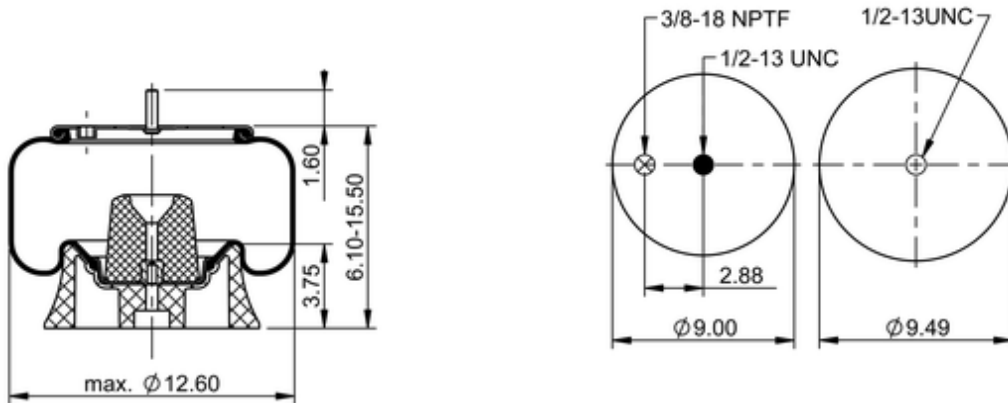

9 10-12 P 329
64447

	11.9 lb
	9311939
	1/2-13 UNC: max. 35 lbf ft
	3/8-18 NPTF: max. 22 lbf ft

Cross-reference

Firestone Style	1T15M-2
Firestone No.	W01-358-9078
FleetPride	AS9078
Goodyear	1R12-355
Goodyear Flex No.	566243076
Taurus	6361
Triangle	AS-8329

TRP	AS90780
Automann	1DK23H-9078

OE Manufacturer/Part No.

Manufacturer	Original Part No.	Model
Fruehauf	UCB-9668-1	
Fruehauf	MFR-022355	
SAF Holland	57009078	
Ridewell	1003589078C	