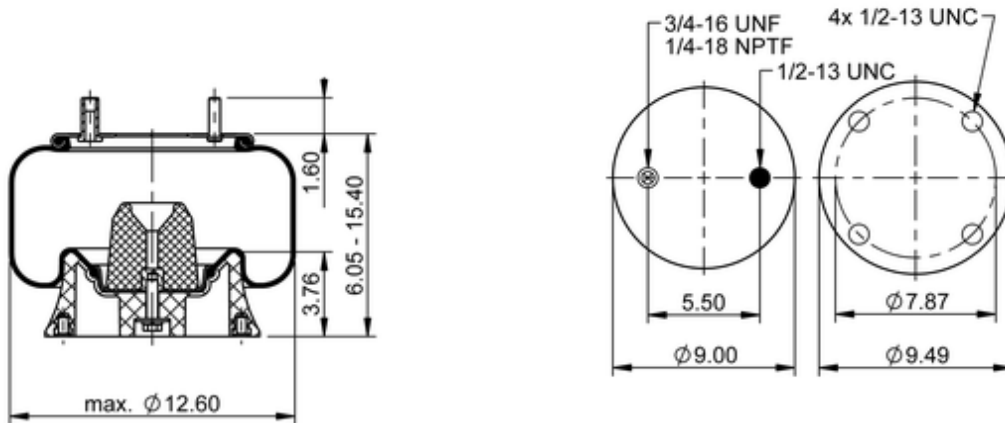

**9 10-12 P 319**
**64445**

	12.4 lb
	9312070
	1/2-13 UNC: max. 35 lbf ft
	1/4-18 NPTF: max. 22 lbf ft
	3/4-16 UNF: max. 50 lbf ft

**Cross-reference**

Firestone Style	1T15M-2
Firestone No.	W01-358-9105
FleetPride	AS9105
Goodyear	1R12-132 (45° Piston align)
Goodyear	1R12-152
Goodyear Flex No.	566243076