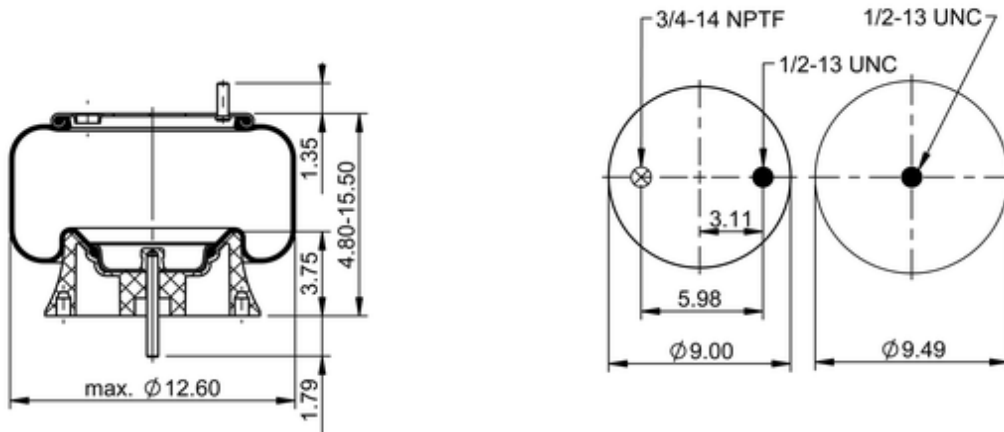

9 10-12 P 1291

77433

	9.9 lb
	9311939
	1/2-13 UNC: max. 35 lbf ft
	3/4-14 NPTF: max. 22 lbf ft

Cross-reference

Firestone Style	1T15M-2
Firestone No.	W01-358-8207
Automann	1DK23H-8207

OE Manufacturer/Part No.

Manufacturer	Original Part No.	Model
Freightliner	16-16019-000	