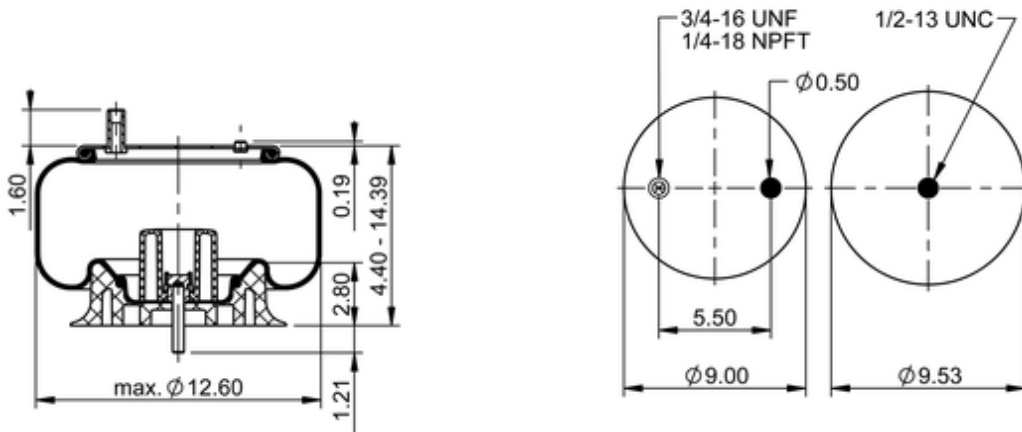

9 10-12 P 024
68009

	10.5 lb
	9308127
	1/2-13 UNC: max. 35 lbf ft
	1/4-18 NPTF: max. 22 lbf ft
	3/4-16 UNF: max. 50 lbf ft

Cross-reference

Firestone Style	1T15M-2
Firestone No.	W01-358-8197
FleetPride	AS8197
Goodyear	1R12-562
Goodyear Flex No.	566243067
Triangle	AS-8024

Automann	1DK23H-8197
----------	-------------

OE Manufacturer/Part No.

Manufacturer	Original Part No.	Model
SAF Holland	90557230	