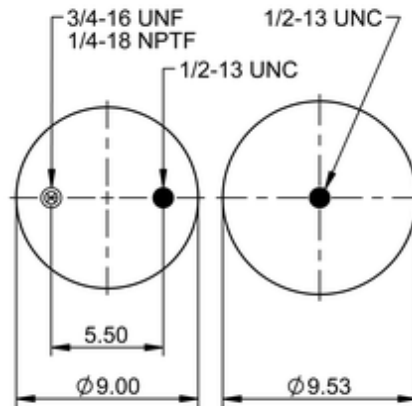

9 10-12 P 022

78334

	11.9 lb
	9308128
	1/2-13 UNC: max. 35 lbf ft
	1/4-18 NPTF: max. 22 lbf ft
	3/4-16 UNF: max. 50 lbf ft

OE Manufacturer/Part No.

Manufacturer	Original Part No.	Model
SAF Holland	90557379	