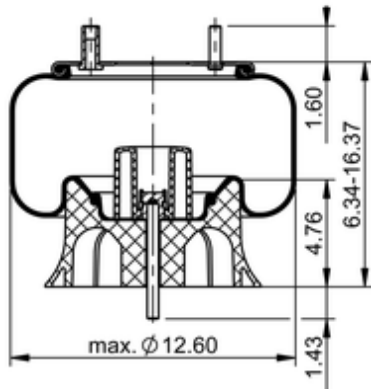

9 10-12 P 022

78334

	11.9 lb
	9308128
	1/2-13 UNC: max. 35 lbf ft
	1/4-18 NPTF: max. 22 lbf ft
	3/4-16 UNF: max. 50 lbf ft

OE Manufacturer/Part No.

Manufacturer	Original Part No.	Model
SAF Holland	90557379	