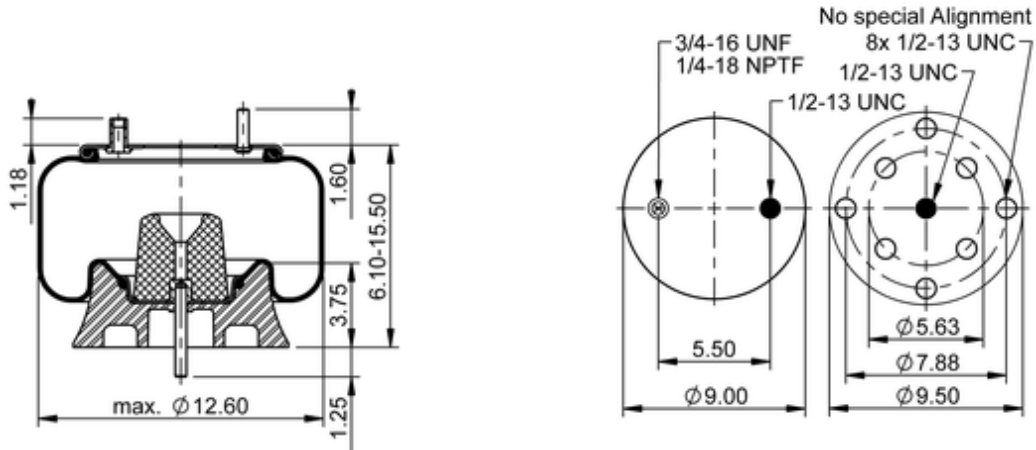

9 10-12 A 463
64454

	16 lb
	9309183
	1/2-13 UNC: max. 35 lbf ft
	1/4-18 NPTF: max. 22 lbf ft
	3/4-16 UNF: max. 50 lbf ft

Cross-reference

Taurus	6361
Triangle	AS-8463
Automann	1DK23H-A463

OE Manufacturer/Part No.