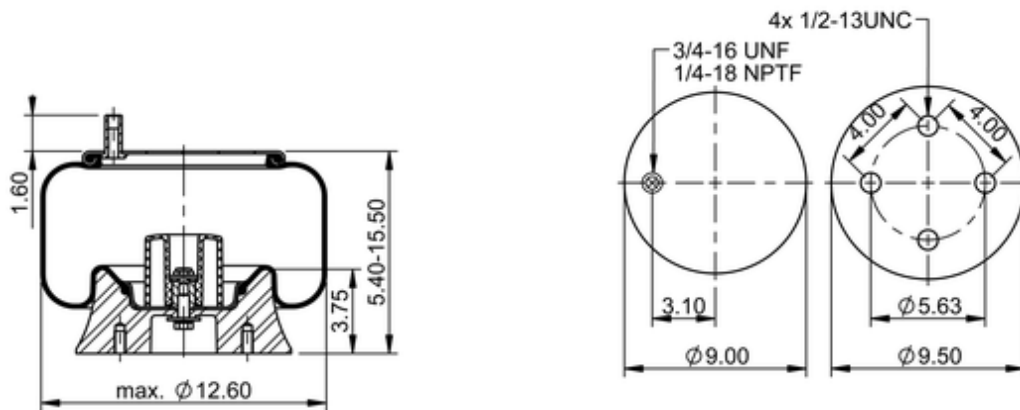

**9 10-12 A 427**
**64395**

	14.6 lb
	9309183
	1/2-13 UNC: max. 35 lbf ft
	1/4-18 NPTF: max. 22 lbf ft
	3/4-16 UNF: max. 50 lbf ft

**Cross-reference**

Primeride	AS PR9M12 9640
Firestone Style	1T15MT-3
Firestone No.	W01-358-9640
FleetPride	AS9640
Goodyear	1R12-367
Goodyear Flex No.	566243076

Taurus	6388
Triangle	AS-8427
TRP	AS96400
Automann	1DK23H-9640
Road Choice	AS9640

**OE Manufacturer/Part No.**

<b>Manufacturer</b>	<b>Original Part No.</b>	<b>Model</b>
Hendrickson	S-20223	
Loadguard	SC2758	