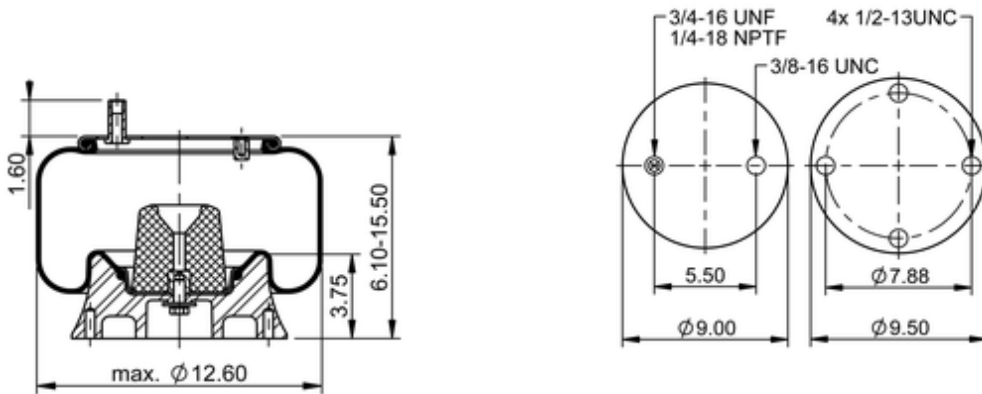

9 10-12 A 341
64448

	15.8 lb
	9309183
	1/4-18 NPTF: max. 22 lbf ft
	3/4-16 UNF: max. 50 lbf ft
	3/8-16 UNC: max. 20 lbf ft

Cross-reference

Firestone Style	1T15M-2
Firestone No.	W01-358-9113
Goodyear	1R12-132 (0° Piston align)
Taurus	6361
Triangle	AS-8341
TRP	AS91130