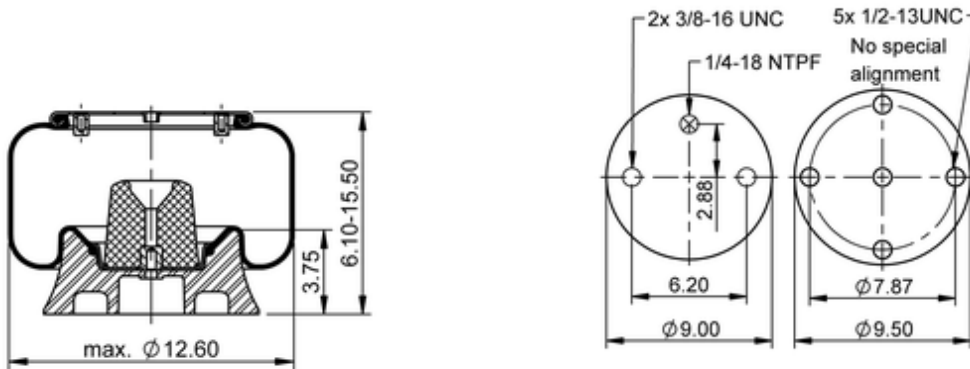

9 10-12 A 327
64446

	15.7 lb
	9309183
	1/4-18 NPTF: max. 22 lbf ft
	3/8-16 UNC: max. 20 lbf ft

Cross-reference

Firestone Style	1T15M-2
Firestone No.	W01-358-9053
FleetPride	AS9053
Goodyear	1R12-309
Goodyear Flex No.	566243067
Taurus	6361
Triangle	AS-8327