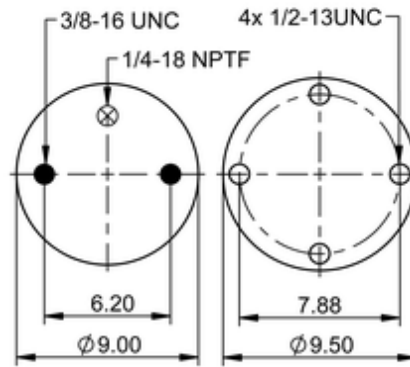

9 10-12 A 118

68660

	16.5 lb
	9309183
	1/2-13 UNC: max. 35 lbf ft
	1/4-18 NPTF: max. 22 lbf ft
	3/8-16 UNC: max. 20 lbf ft

Cross-reference

Automann	1DK23H-A118
----------	-------------

OE Manufacturer/Part No.