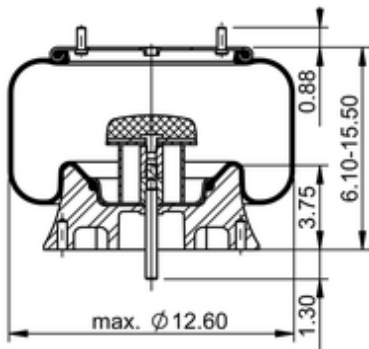

9 10-12 A 118

68660

	16.5 lb
	9309183
	1/2-13 UNC: max. 35 lbf ft
	1/4-18 NPTF: max. 22 lbf ft
	3/8-16 UNC: max. 20 lbf ft

Cross-reference

Automann	1DK23H-A118
----------	-------------

OE Manufacturer/Part No.

Manufacturer	Original Part No.	Model
Raydan	211-00M-036	