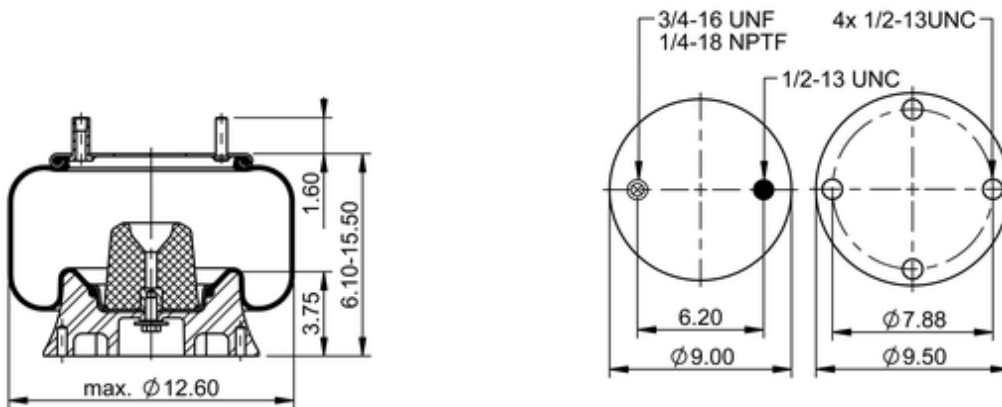

9 10-12 A 104

68638

	15.9 lb
	9309183
	1/2-13 UNC: max. 35 lbf ft
	1/4-18 NPTF: max. 22 lbf ft
	3/4-16 UNF: max. 50 lbf ft

### Cross-reference

Goodyear	1R12-422
Goodyear Flex No.	566243076
Automann	1DK23H-A104

OE Manufacturer/Part No.

<b>Manufacturer</b>	<b>Original Part No.</b>	<b>Model</b>
Novabus	N21361	