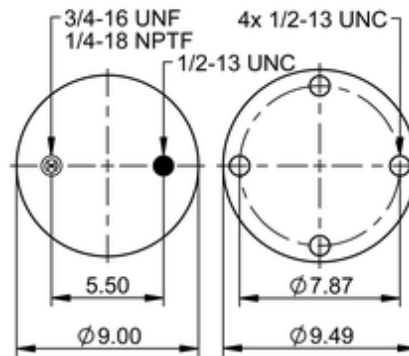

**9 10-10 S 221**
**69767**

	12.5 lb
	9311827
	1/2-13 UNC: max. 35 lbf ft
	1/4-18 NPTF: max. 22 lbf ft
	3/4-16 UNF: max. 50 lbf ft

**Cross-reference**

Firestone Style	1T15V-1
Firestone No.	W01-358-9249
Automann	1DK23F-9249

**OE Manufacturer/Part No.**

<b>Manufacturer</b>	<b>Original Part No.</b>	<b>Model</b>
Meritor	201150	
Meritor	2258N1470	
SAF Holland	90557107	
Suspension Dynamics	55015	
Suspensions, Inc.	201150	
Hendrickson	98734-003	