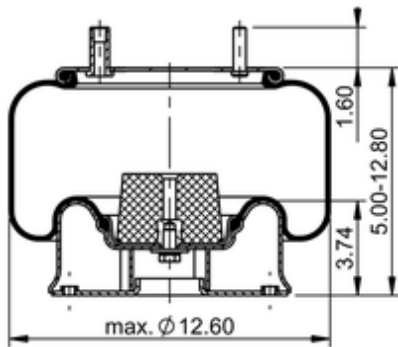

**9 10-10 S 221**
**69767**

	12.5 lb
	9311827
	1/2-13 UNC: max. 35 lbf ft
	1/4-18 NPTF: max. 22 lbf ft
	3/4-16 UNF: max. 50 lbf ft

**Cross-reference**

Firestone Style	1T15V-1
Firestone No.	W01-358-9249
Automann	1DK23F-9249

**OE Manufacturer/Part No.**

<b>Manufacturer</b>	<b>Original Part No.</b>	<b>Model</b>
Meritor	201150	
Meritor	2258N1470	
SAF Holland	90557107	
Suspension Dynamics	55015	
Suspensions, Inc.	201150	
Hendrickson	98734-003	