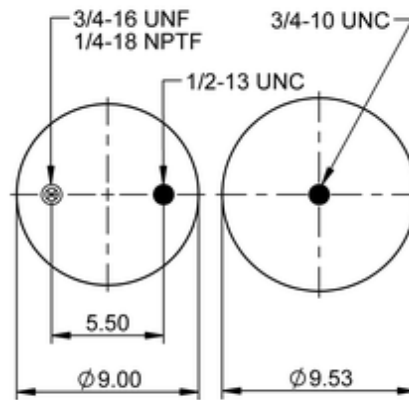

9 10-10 P 717
64643

	9.9 lb
	9308623
	1/2-13 UNC: max. 35 lbf ft
	1/4-18 NPTF: max. 22 lbf ft
	3/4-10 UNC: max. 50 lbf ft

Cross-reference

Firestone Style	1T15M-0
Firestone No.	W01-358-9534
Triangle	AS-8717
TRP	AS95340
Automann	1DK23F-P717