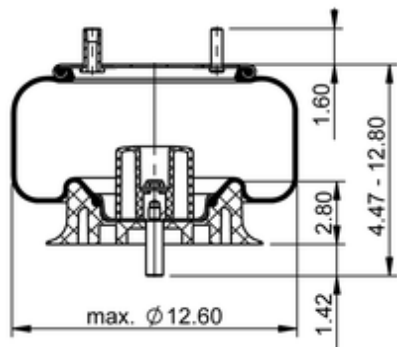

9 10-10 P 717
64643

	9.9 lb
	9308623
	1/2-13 UNC: max. 35 lbf ft
	1/4-18 NPTF: max. 22 lbf ft
	3/4-10 UNC: max. 50 lbf ft

Cross-reference

Firestone Style	1T15M-0
Firestone No.	W01-358-9534
Triangle	AS-8717
TRP	AS95340
Automann	1DK23F-P717

OE Manufacturer/Part No.

Manufacturer	Original Part No.	Model
Orion	80231503	
SAF Holland	90557303	
SAF Holland	90557325	