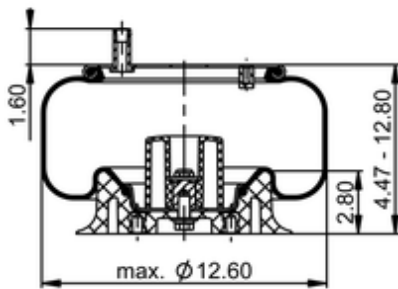

9 10-10 P 542
64658

	13.7 lb
	9308625
	1/2-13 UNC: max. 35 lbf ft
	1/4-18 NPTF: max. 22 lbf ft
	3/4-16 UNF: max. 50 lbf ft

Cross-reference

Firestone Style	1T15M-0
Firestone No.	W01-358-8961
Goodyear	1R12-555
Goodyear Flex No.	566243067
Taurus	6360
Triangle	AS-8542

TRP	AS89610
Automann	1DK23F-8961

OE Manufacturer/Part No.

Manufacturer	Original Part No.	Model
Reyco	23377-01	