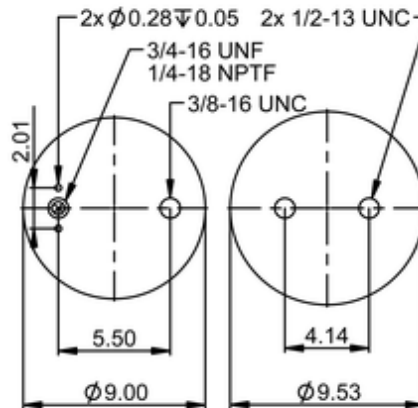

9 10-10 P 542
64658

	13.7 lb
	9308625
	1/2-13 UNC: max. 35 lbf ft
	1/4-18 NPTF: max. 22 lbf ft
	3/4-16 UNF: max. 50 lbf ft

Cross-reference

Firestone Style	1T15M-0
Firestone No.	W01-358-8961
Goodyear	1R12-555
Goodyear Flex No.	566243067
Taurus	6360
Triangle	AS-8542