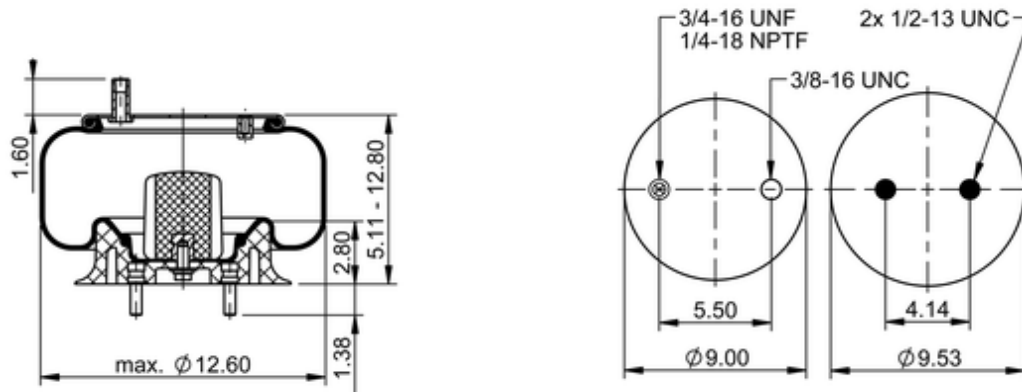

9 10-10 P 503
64444

	11.8 lb
	9308624
	1/2-13 UNC: max. 35 lbf ft
	1/4-18 NPTF: max. 22 lbf ft
	3/4-16 UNF: max. 50 lbf ft

Cross-reference

Firestone Style	1T15M-0
Firestone No.	W01-358-8976
Goodyear	1R12-557
Goodyear Flex No.	566243067
Taurus	6360
Triangle	AS-8503

TRP	AS89760
Automann	1DK23F-8976

OE Manufacturer/Part No.

Manufacturer	Original Part No.	Model
Reyco	21055-01	