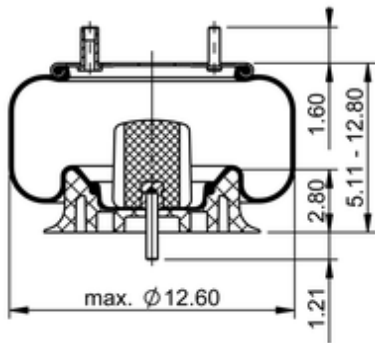

**9 10-10 P 482**
**64443**

	11.6 lb
	9308127
	1/2-13 UNC: max. 35 lbf ft
	1/4-18 NPTF: max. 22 lbf ft
	3/4-16 UNF: max. 50 lbf ft

**Cross-reference**

Firestone Style	1T15M-0
Firestone No.	W01-358-9334
FleetPride	AS9334
Goodyear	1R12-435
Goodyear Flex No.	566243067
Taurus	6360

Triangle	AS-8482
TRP	AS93340
Automann	1DK23F-9334

**OE Manufacturer/Part No.**

<b>Manufacturer</b>	<b>Original Part No.</b>	<b>Model</b>
Ridewell	1003589334C	