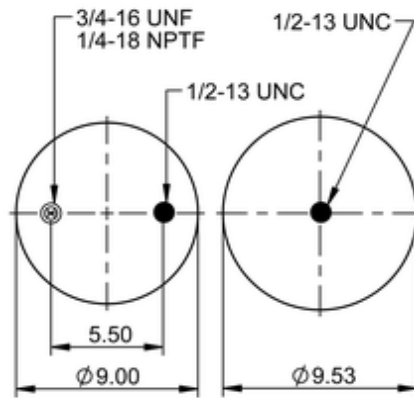

**9 10-10 P 482**
**64443**

	11.6 lb
	9308127
	1/2-13 UNC: max. 35 lbf ft
	1/4-18 NPTF: max. 22 lbf ft
	3/4-16 UNF: max. 50 lbf ft

**Cross-reference**

Firestone Style	1T15M-0
Firestone No.	W01-358-9334
FleetPride	AS9334
Goodyear	1R12-435
Goodyear Flex No.	566243067
Taurus	6360