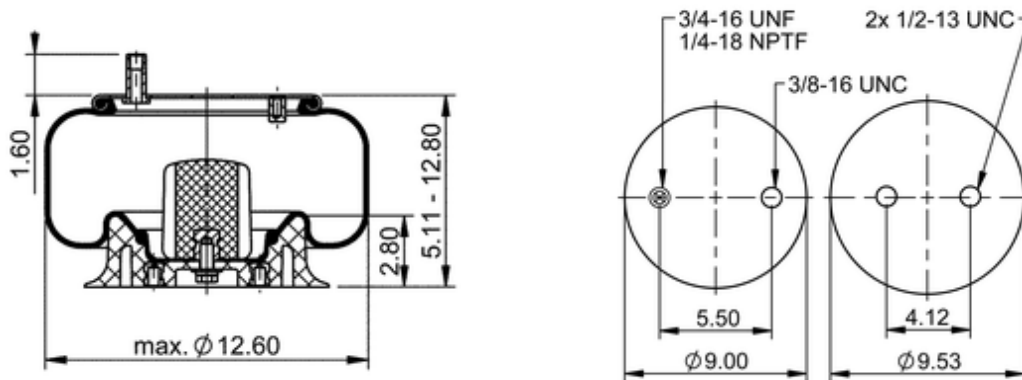

9 10-10 P 481
64442

	13.7 lb
	9308625
	1/2-13 UNC: max. 35 lbf ft
	1/4-18 NPTF: max. 22 lbf ft
	3/4-16 UNF: max. 50 lbf ft

Cross-reference

Firestone Style	1T15M-0
Firestone No.	W01-358-9333
Taurus	6360
Triangle	AS-8481
TRP	AS93330
Automann	1DK23F-9333

OE Manufacturer/Part No.

Manufacturer	Original Part No.	Model
Reyco	20437-01	