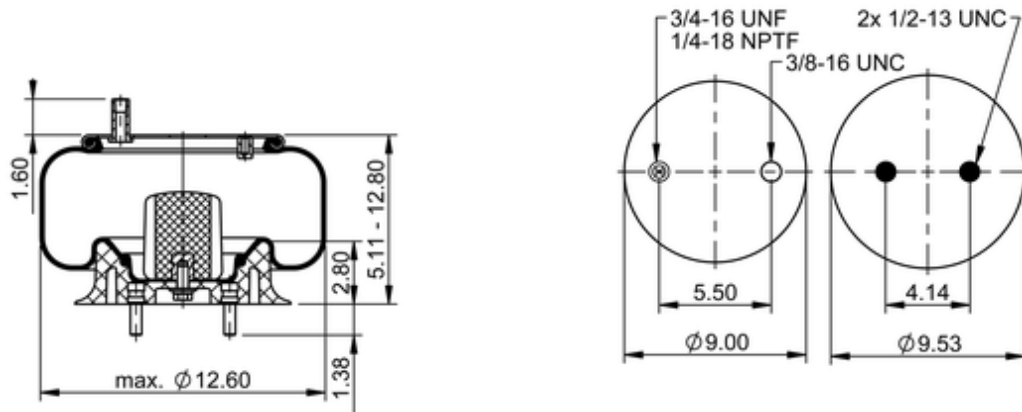

9 10-10 P 480
64441

	11.8 lb
	9308624
	1/2-13 UNC: max. 35 lbf ft
	1/4-18 NPTF: max. 22 lbf ft
	3/4-16 UNF: max. 50 lbf ft

Cross-reference

Firestone Style	1T15M-0
Firestone No.	W01-358-8964
FleetPride	AS8964
Goodyear	1R12-556
Goodyear Flex No.	566243067
Taurus	6360

Triangle	AS-8480
TRP	AS89640
Automann	1DK23F-8964

OE Manufacturer/Part No.

Manufacturer	Original Part No.	Model
Reyco	21598-01	