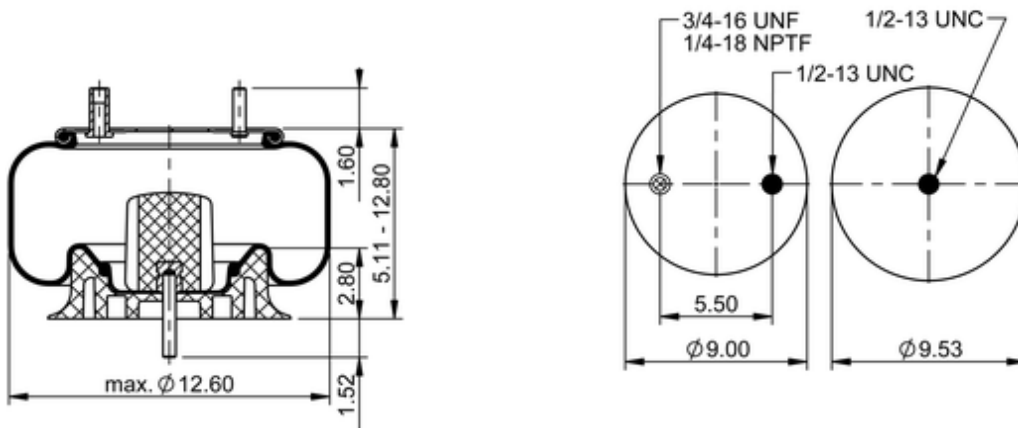

9 10-10 P 471
64439

	11.6 lb
	9308127
	1/2-13 UNC: max. 35 lbf ft
	1/4-18 NPTF: max. 22 lbf ft
	3/4-16 UNF: max. 50 lbf ft

Cross-reference

Primeride	PR9M10 9307
Firestone Style	1T15M-05
Firestone No.	W01-358-9307
FleetPride	AS9307
Goodyear	1R12-435
Goodyear Flex No.	566243067

Taurus	6360
Triangle	AS-8471
TRP	AS93070
Automann	1DK23F-9307

OE Manufacturer/Part No.

Manufacturer	Original Part No.	Model
SAF Holland	90557129	
Reyco	17360-01	