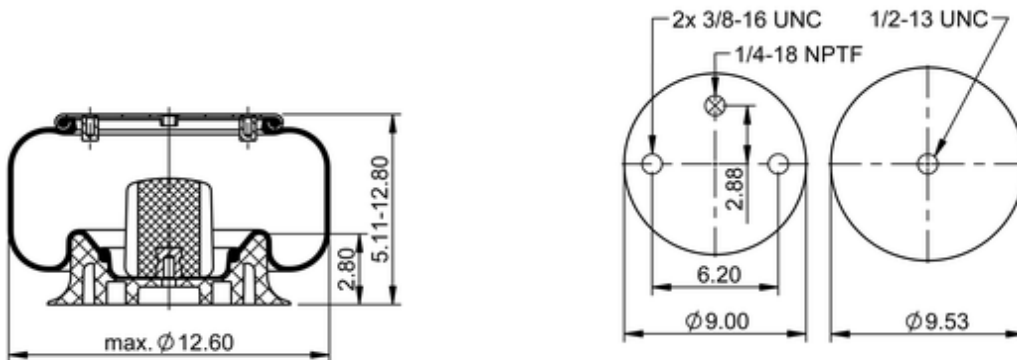

9 10-10 P 339
64433

	11.4 lb
	9308127
	1/4-18 NPTF: max. 22 lbf ft
	3/8-16 UNC: max. 20 lbf ft

Cross-reference

Firestone Style	1T15M-0
Firestone No.	W01-358-9031
Goodyear	1R12-350
Goodyear Flex No.	566243061
Taurus	6360
Triangle	AS-8339
TRP	AS90310

Automann

1DK23F-9031

OE Manufacturer/Part No.

Manufacturer	Original Part No.	Model
Loadguard	SC2785	
Peerless	0550-00051	
Taurus	AS500-9031	
Ridewell	1003589031C	
Flxible	6-379-2	