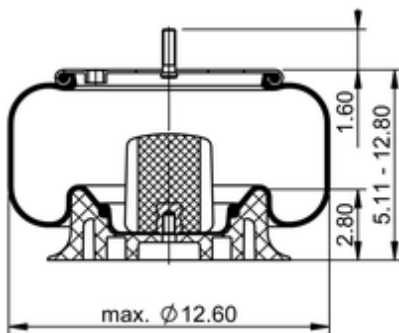

9 10-10 P 331
64431

	11.4 lb
	9308127
	1/2-13 UNC: max. 35 lbf ft
	3/8-18 NPTF: max. 22 lbf ft

Cross-reference

Firestone Style	1T15M-0
Firestone No.	W01-358-9077
Goodyear	1R12-359
Goodyear Flex No.	566243061
Taurus	6360
Triangle	AS-8331
TRP	AS90770