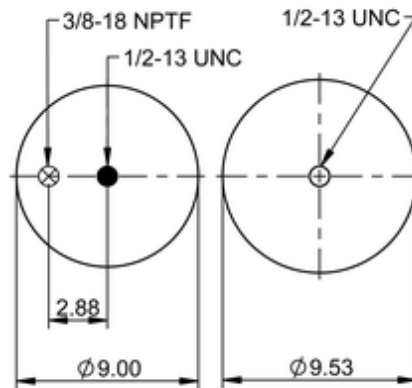

9 10-10 P 331
64431

	11.4 lb
	9308127
	1/2-13 UNC: max. 35 lbf ft
	3/8-18 NPTF: max. 22 lbf ft

Cross-reference

Firestone Style	1T15M-0
Firestone No.	W01-358-9077
Goodyear	1R12-359
Goodyear Flex No.	566243061
Taurus	6360
Triangle	AS-8331
TRP	AS90770