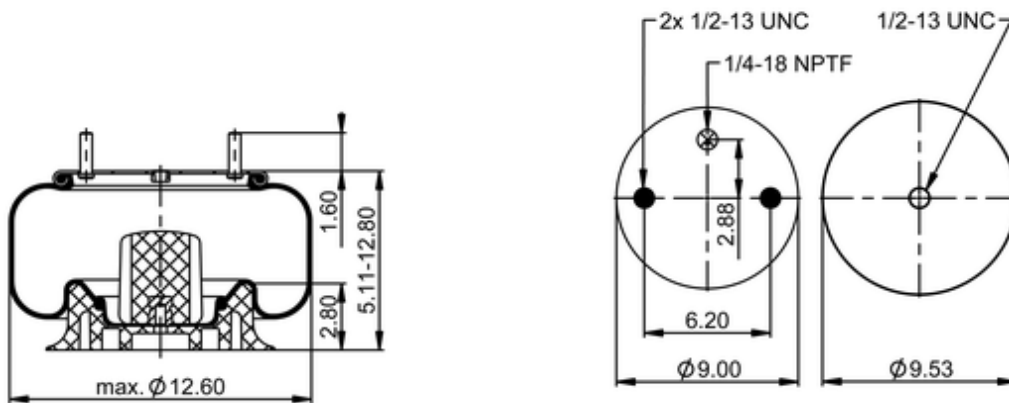

9 10-10 P 328
64430

	11.4 lb
	9308127
	1/2-13 UNC: max. 35 lbf ft
	1/4-18 NPTF: max. 22 lbf ft

Cross-reference

Firestone Style	1T15M-0
Firestone No.	W01-358-9033
FleetPride	AS9033
Goodyear	1R12-351
Goodyear Flex No.	566243061
Taurus	6360
Triangle	AS-8328

TRP	AS90330
Automann	1DK23F-9033

OE Manufacturer/Part No.

Manufacturer	Original Part No.	Model
---------------------	--------------------------	--------------