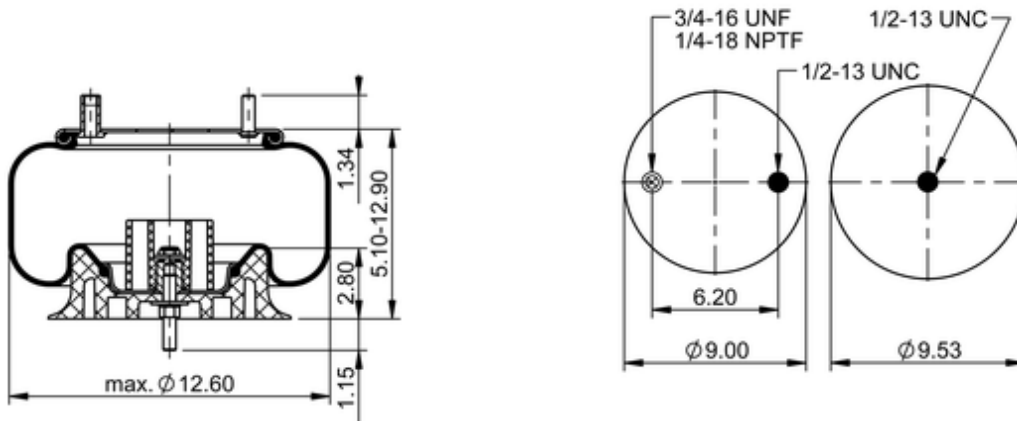

9 10-10 P 204
69625

	10.8 lb
	9308127
	1/2-13 UNC: max. 35 lbf ft
	1/4-18 NPTF: max. 22 lbf ft
	3/4-16 UNF: max. 50 lbf ft

Cross-reference

Firestone No.	W01-358-8971
FleetPride	AS8971
TRP	AS89710
Automann	1DK23F-8971

OE Manufacturer/Part No.

Manufacturer	Original Part No.	Model
Hendrickson	59484-2	