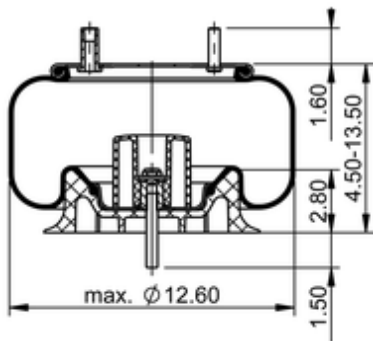

9 10-10.5 P 883

67490

	10.1 lb
	9308127
	1/2-13 UNC: max. 35 lbf ft
	1/4-18 NPTF: max. 22 lbf ft
	3/4-16 UNF: max. 50 lbf ft

Cross-reference

Firestone Style	1T15M-1
Firestone No.	W01-358-9307
Road Choice	AS9307

OE Manufacturer/Part No.

Manufacturer	Original Part No.	Model
SAF Holland	90557129	