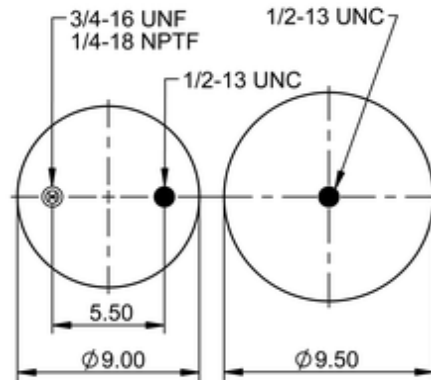

9 10-10.5 P 883

67490

	10.1 lb
	9308127
	1/2-13 UNC: max. 35 lbf ft
	1/4-18 NPTF: max. 22 lbf ft
	3/4-16 UNF: max. 50 lbf ft

Cross-reference

Firestone Style	1T15M-1
Firestone No.	W01-358-9307
Road Choice	AS9307