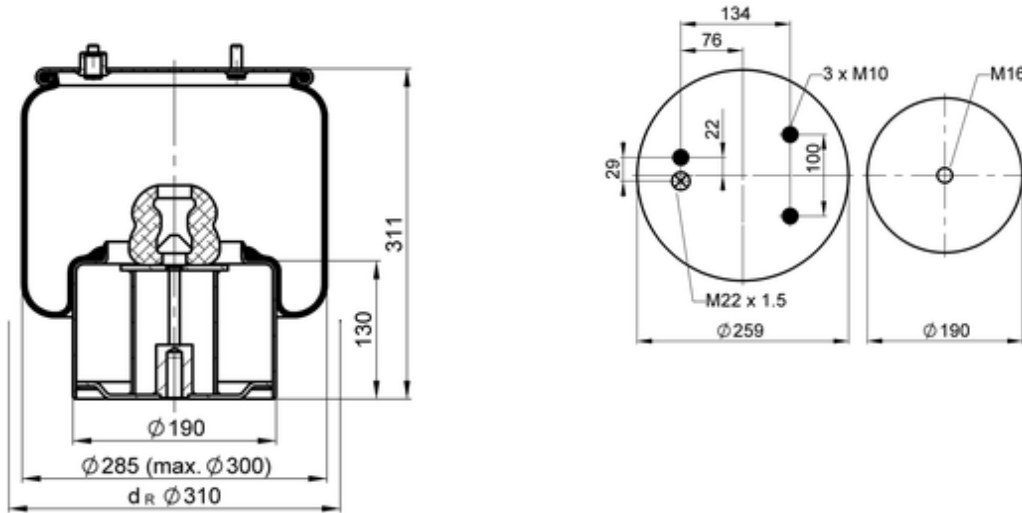

929 N P01
70543

- bolt or stud
- hole
- combination stud
- air inlet
- stud and nut

	8,5 kg
	M10: max. 35 Nm
	M16: max. 130 Nm
	M22x1.5: max. 20 Nm

OE Manufacturer/Part No.

Manufacturer	Original Part No.	Model
VDL Bus	30023246	
VDL Bus	5015340	
VDL Bus	45015340	
VDL Bus	45015340	
VDL Bus	5015340	
VDL Bus	30023246	