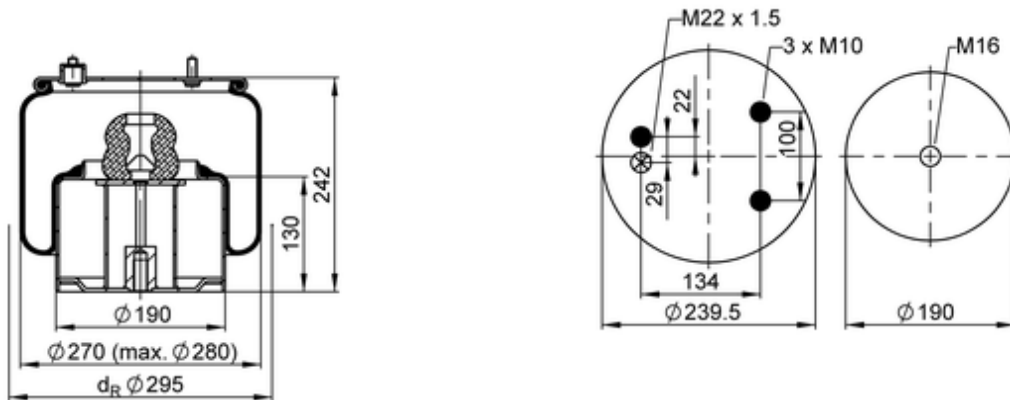

**887 N P03**
**63032**

bolt or stud   
 hole   
 combination stud   
 air inlet   
 stud and nut

|    |                     |
|----|---------------------|
| kg | 8 kg                |
|    | K008                |
|    |                     |
|    | M10: max. 35 Nm     |
|    | M16: max. 130 Nm    |
|    | M22x1.5: max. 60 Nm |

**OE Manufacturer/Part No.**

| Manufacturer | Original Part No. | Model  |
|--------------|-------------------|--------|
| VDL Bus      | 41 153 935        |        |
| VDL Bus      | 1 153 935         | SB 120 |
| VDL Bus      | 1 153 935         | SB 180 |
| VDL Bus      | 1 153 935         | SB 200 |