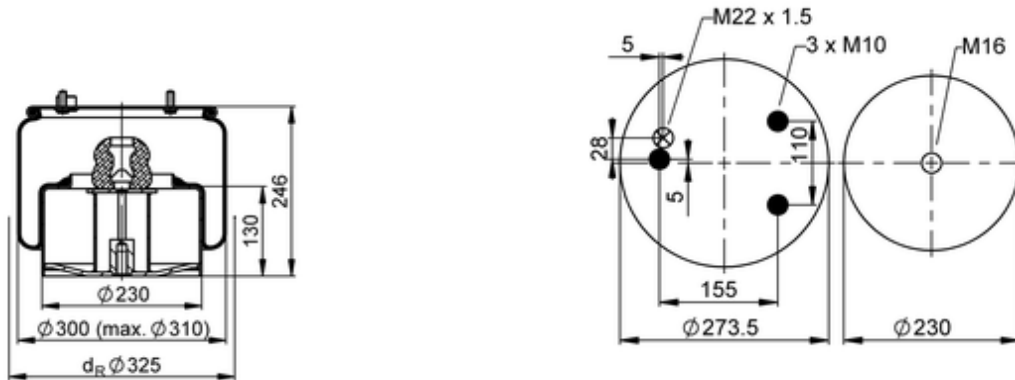

836 N P05
63274

bolt or stud
 hole
 combination stud
 air inlet
 stud and nut

kg	10,3 kg
	K008
	M10: max. 35 Nm
	M16: max. 130 Nm
	M22x1.5: max. 20 Nm

OE Manufacturer/Part No.

Manufacturer	Original Part No.	Model
VDL Bus	41 153 933	
VDL Bus	1 153 933	SB230
VDL Bus	1 153 933	SB235
VDL Bus	1 153 933	SB260
VDL Bus	1 153 933	SB300