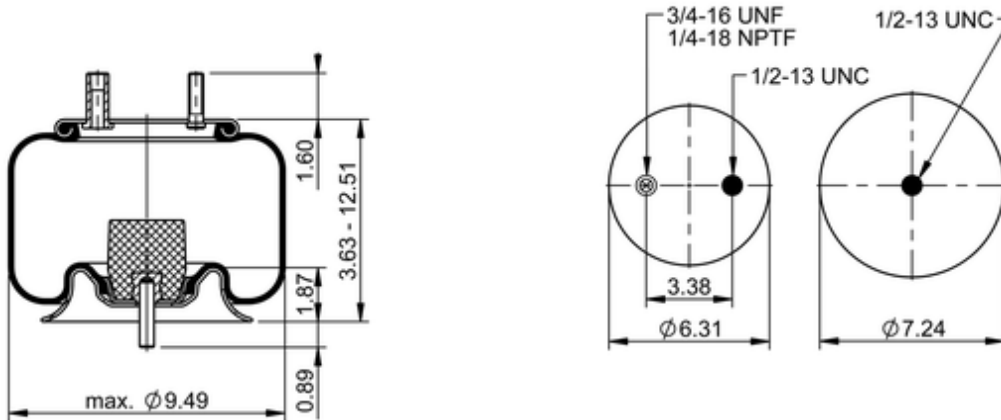

6 6.5D-11 S 525
68119

	7.5 lb
	9312902
	1/2-13 UNC: max. 35 lbf ft
	1/4-18 NPTF: max. 22 lbf ft
	3/4-16 UNF: max. 50 lbf ft

Cross-reference

Firestone Style	IT14CB-1
Firestone No.	W01-358-8997
FleetPride	AS8997
Goodyear	1R9-065
Goodyear Flex No.	566183003
Triangle	AS-8525

TRP	AS89970
Automann	1DK10D-8997

OE Manufacturer/Part No.

Manufacturer	Original Part No.	Model
Bluebird	300-961425	
Flxible	6-336-196	
SAF Holland	90557029	
SAF Holland	90557034	
Bluebird	1263581	
Watson & Chalin	AS-0026	