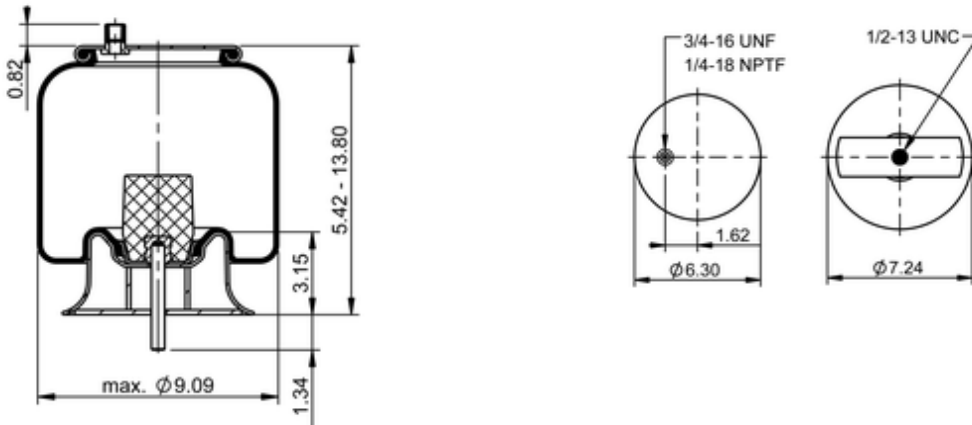

6 6.5B-11 S 036
68117

	9.3 lb
	9312910
	1/2-13 UNC: max. 35 lbf ft
	1/4-18 NPTF: max. 22 lbf ft
	3/4-16 UNF: max. 50 lbf ft

Cross-reference

Firestone Style	1T14CB1
Firestone No.	W01-358-8872
Triangle	8036
Automann	1DK10A-8872

OE Manufacturer/Part No.

Manufacturer	Original Part No.	Model
Hendrickson	64827-2	