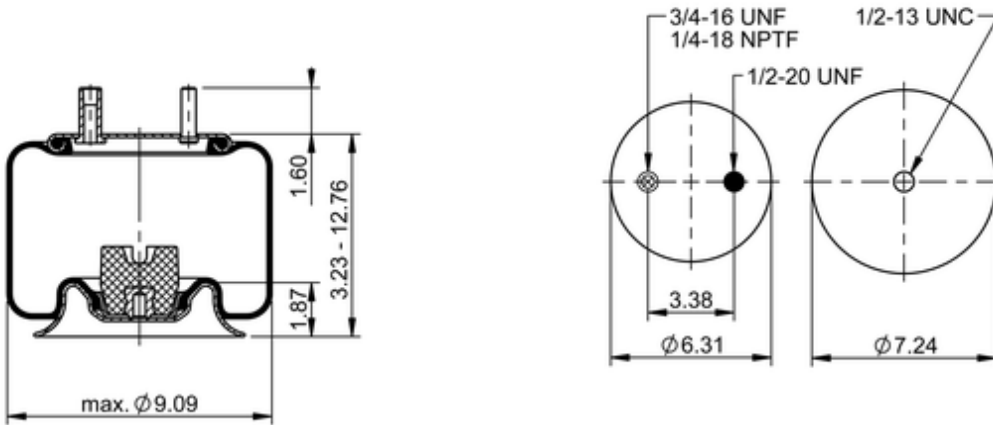

6 6.5B-11 S 027

68108

	7.2 lb
	9312902
	1/2-20 UNF: max. 35 lbf ft
	1/4-18 NPTF: max. 22 lbf ft
	3/4-16 UNF: max. 50 lbf ft

Cross-reference

Firestone Style	1T14C-1
Firestone No.	W01-358-2119
Triangle	AS-8027
TRP	AS21190
Automann	1DK10A-2119

OE Manufacturer/Part No.

Manufacturer	Original Part No.	Model
Granning	5122	
Hendrickson	S-2394	
Rowe Truck	ASC1400HL	
Ridewell	100358119C	