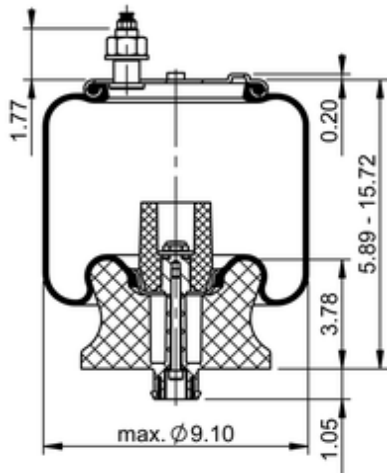

**6 6.5B-11 P 235**
**69914**

	7.5 lb
	9314165
	1/4-18 NPTF: max. 22 lbf ft
	3/4-16 UNF: max. 50 lbf ft

**Cross-reference**

Firestone No.	W26-358-9911
FleetPride	AS9911
Triangle	AS-8325
TRP	AS99110
Automann	1DK10A-9911

**OE Manufacturer/Part No.**

<b>Manufacturer</b>	<b>Original Part No.</b>	<b>Model</b>
Hendrickson	67874-002	
Hendrickson	59823-2C	
Hendrickson	69782-002	
Hendrickson	69116-002	