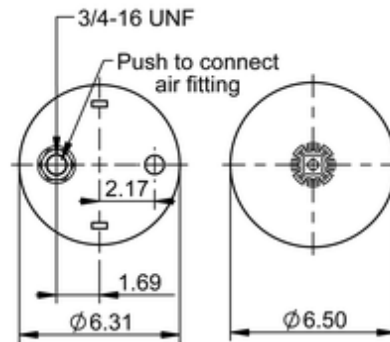

**6 6.5B-11 P 235**
**69914**

	7.5 lb
	9314165
	1/4-18 NPTF: max. 22 lbf ft
	3/4-16 UNF: max. 50 lbf ft

**Cross-reference**

Firestone No.	W26-358-9911
FleetPride	AS9911
Triangle	AS-8325
TRP	AS99110
Automann	1DK10A-9911