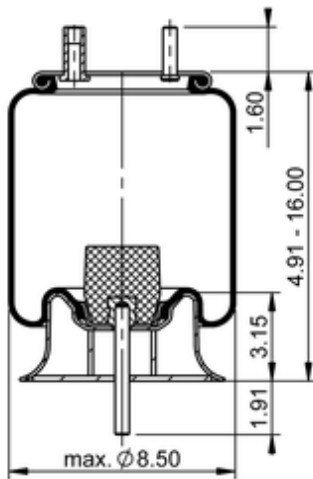

**6 6.5-13 S 559**
**68127**

	9.9 lb
	9312910
	1/2-13 UNC: max. 35 lbf ft
	1/4-18 NPTF: max. 22 lbf ft
	3/4-16 UNF: max. 50 lbf ft

**Cross-reference**

Firestone Style	IT14C-3
Firestone No.	W01-358-5423
FleetPride	AS5423
Triangle	AS-8559
TRP	AS54230
Automann	1DK10B-5423

**OE Manufacturer/Part No.**

<b>Manufacturer</b>	<b>Original Part No.</b>	<b>Model</b>
Granning	5235	
Granning	5307	