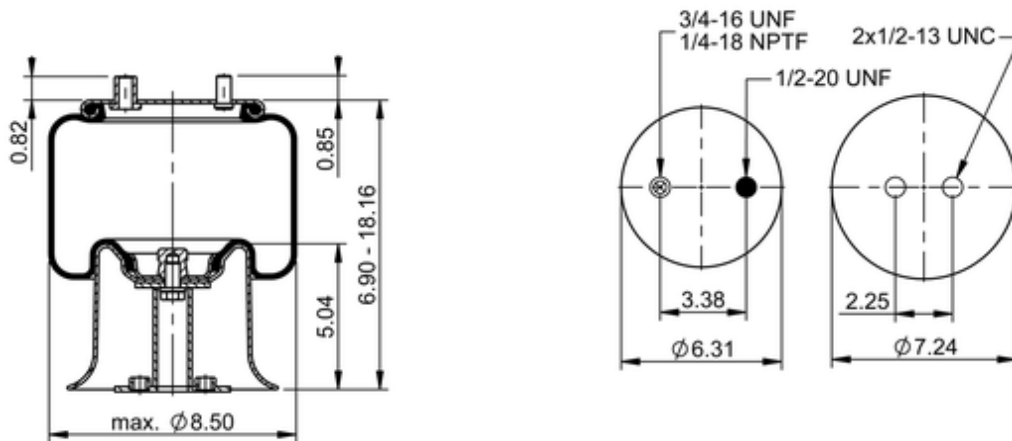

**6 6.5-13 S 446**
**68123**

	8.8 lb
	9312935
	1/2-13 UNC: max. 35 lbf ft
	1/4-18 NPTF: max. 22 lbf ft
	3/4-16 UNF: max. 50 lbf ft

**Cross-reference**

Firestone Style	IT14C-3
Firestone No.	W01-358-5410
FleetPride	AS5410
Goodyear	1R9-070
Goodyear Flex No.	566183004
Triangle	AS-8446

TRP	AS54100
Automann	1DK10B-5410

**OE Manufacturer/Part No.**

<b>Manufacturer</b>	<b>Original Part No.</b>	<b>Model</b>
SAF Holland	57005410	
Granning	2112	
Ridewell	1003585410C	
Watson & Chalin	AS-0029	