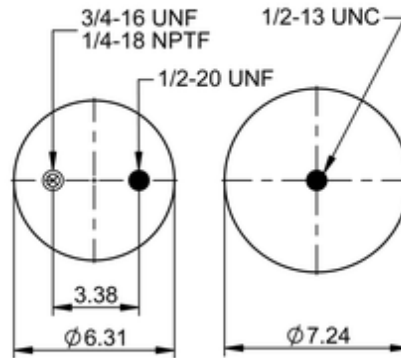

**6 6.5-13 S 056**
**68136**

	7.7 lb
	9312900
	1/2-13 UNC: max. 35 lbf ft
	1/4-18 NPTF: max. 22 lbf ft
	3/4-16 UNF: max. 50 lbf ft

**Cross-reference**

Firestone Style	IT14C-3
Firestone No.	W01-358-5409
Firestone No.	W01-358-5435
Goodyear	1R9-003
Goodyear Flex No.	566183004
Triangle	AS-8056