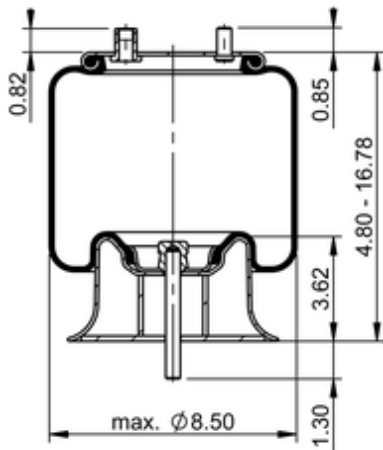

**6 6.5-13 S 056**
**68136**

	7.7 lb
	9312900
	1/2-13 UNC: max. 35 lbf ft
	1/4-18 NPTF: max. 22 lbf ft
	3/4-16 UNF: max. 50 lbf ft

**Cross-reference**

Firestone Style	IT14C-3
Firestone No.	W01-358-5409
Firestone No.	W01-358-5435
Goodyear	1R9-003
Goodyear Flex No.	566183004
Triangle	AS-8056

TRP	AS54090
Automann	1DK10B-5409

**OE Manufacturer/Part No.**

<b>Manufacturer</b>	<b>Original Part No.</b>	<b>Model</b>
Flxible	6-336-11	
AM General	5973923	
New Flyer	5993113	
New Flyer	5973923	
New Flyer	5973877	
New Flyer	5920815	
GMC	662743	