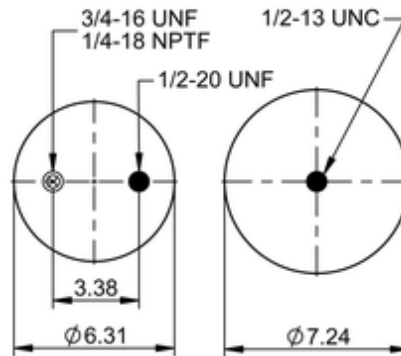

6 6.5-13 S 047
68131

	8.6 lb
	9312900
	1/2-13 UNC: max. 35 lbf ft
	1/4-18 NPTF: max. 22 lbf ft
	3/4-16 UNF: max. 50 lbf ft

Cross-reference

Firestone Style	IT14C-3
Firestone No.	W01-358-9478
Triangle	AS-8047
TRP	AS94780
Automann	1DK10B-9478