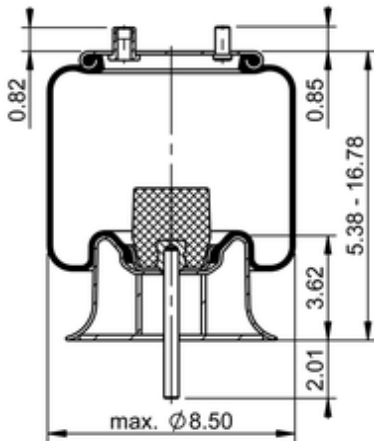

6 6.5-13 S 047
68131

	8.6 lb
	9312900
	1/2-13 UNC: max. 35 lbf ft
	1/4-18 NPTF: max. 22 lbf ft
	3/4-16 UNF: max. 50 lbf ft

Cross-reference

Firestone Style	IT14C-3
Firestone No.	W01-358-9478
Triangle	AS-8047
TRP	AS94780
Automann	1DK10B-9478