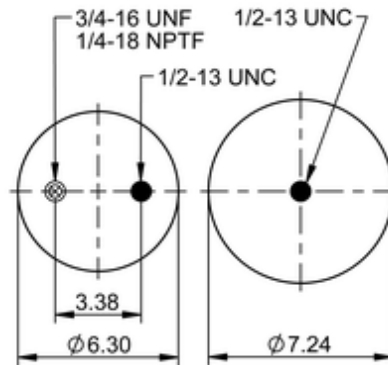

6 6.5-13 S 046
68130

	8.8 lb
	9312900
	1/2-13 UNC: max. 35 lbf ft
	1/4-18 NPTF: max. 22 lbf ft
	3/4-16 UNF: max. 50 lbf ft

Cross-reference

Firestone Style	IT14C-3
Firestone No.	W01-358-5436
Automann	1DK10B-5436