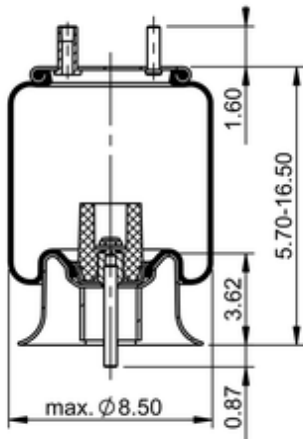

6 6.5-13 S 046
68130

	8.8 lb
	9312900
	1/2-13 UNC: max. 35 lbf ft
	1/4-18 NPTF: max. 22 lbf ft
	3/4-16 UNF: max. 50 lbf ft

Cross-reference

Firestone Style	IT14C-3
Firestone No.	W01-358-5436
Automann	1DK10B-5436

OE Manufacturer/Part No.

Manufacturer	Original Part No.	Model
Granning	7831	
Tuthill	7831	