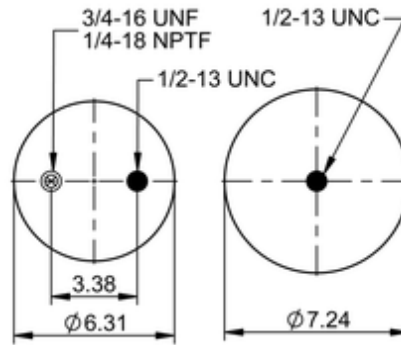

**6 6.5-13 S 045**
**68129**

	8.6 lb
	9312900
	1/2-13 UNC: max. 35 lbf ft
	1/4-18 NPTF: max. 22 lbf ft
	3/4-16 UNF: max. 50 lbf ft

**Cross-reference**

Firestone Style	IT14C-3
Firestone No.	W01-358-5434
Triangle	AS-8045
TRP	AS54340
Automann	1DK10B-5434