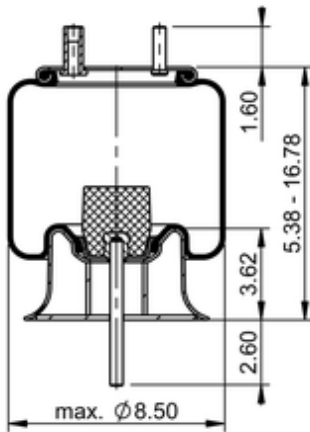

**6 6.5-13 S 045**
**68129**

	8.6 lb
	9312900
	1/2-13 UNC: max. 35 lbf ft
	1/4-18 NPTF: max. 22 lbf ft
	3/4-16 UNF: max. 50 lbf ft

**Cross-reference**

Firestone Style	IT14C-3
Firestone No.	W01-358-5434
Triangle	AS-8045
TRP	AS54340
Automann	1DK10B-5434

**OE Manufacturer/Part No.**

<b>Manufacturer</b>	<b>Original Part No.</b>	<b>Model</b>
Granning	7765	