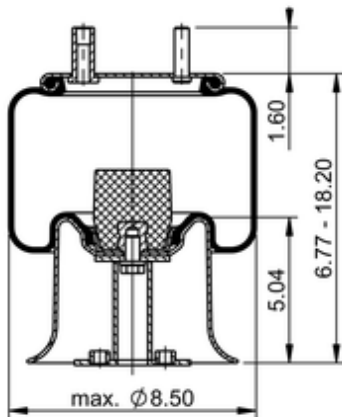

6 6.5-13 S 042
68125

	10.3 lb
	9312935
	1/2-13 UNC: max. 35 lbf ft
	1/4-18 NPTF: max. 22 lbf ft
	3/4-16 UNF: max. 50 lbf ft

Cross-reference

Firestone No.	W01-358-5414
FleetPride	AS5414
Triangle	AS-8042
TRP	AS54140
Automann	1DK10B-5414

OE Manufacturer/Part No.

Manufacturer	Original Part No.	Model
Eldorado Bus	7113D000	
Ridewell	1003585414C	
Hendrickson	S-13155	