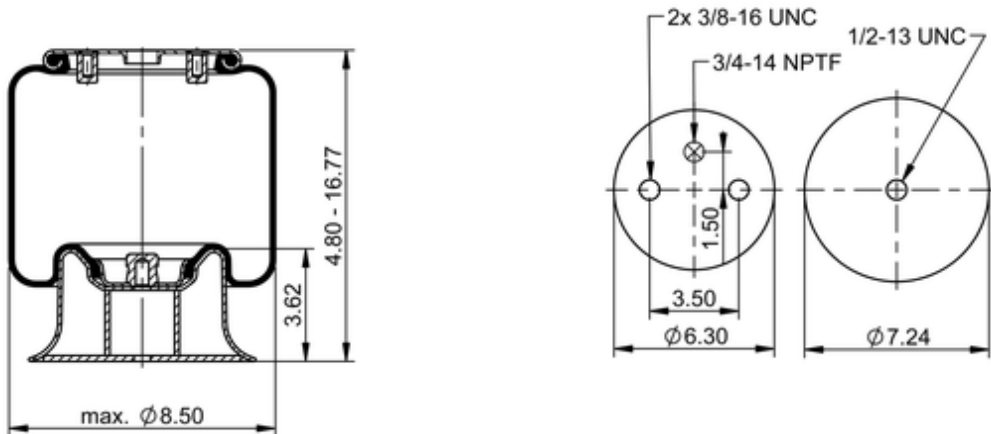

6 6.5-13 S 040

68122

	7.7 lb
	9312900
	3/4-14 NPTF: max. 22 lbf ft
	3/8-16 UNC: max. 20 lbf ft

Cross-reference

Firestone Style	IT14C3
Firestone No.	W01-358-5408
Triangle	8040
TRP	AS54080
Automann	1DK10B-5408