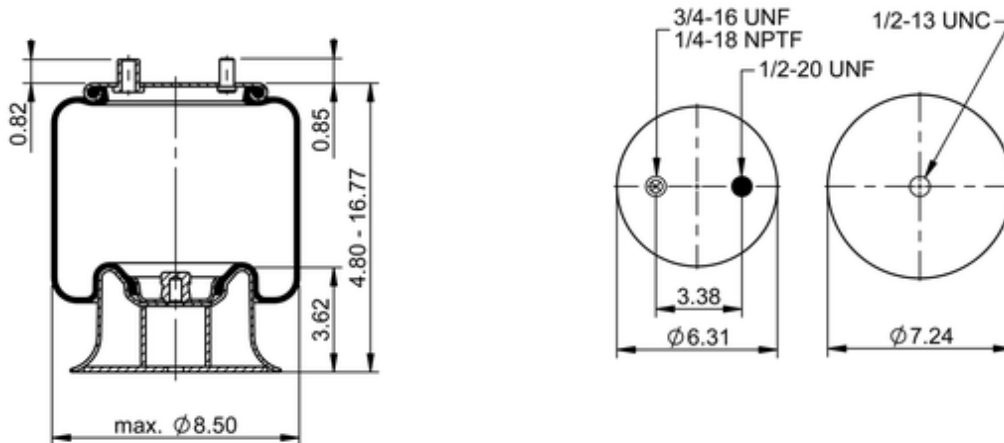

6 6.5-13 S 039
68121

	7.6 lb
	9312900
	1/2-20 UNF: max. 35 lbf ft
	1/4-18 NPTF: max. 22 lbf ft
	3/4-16 UNF: max. 50 lbf ft

Cross-reference

Firestone Style	IT14C-3
Firestone No.	W01-358-5406
FleetPride	AS5406
Goodyear	1R9-038
Goodyear Flex No.	566183010
Triangle	AS-8039

TRP	AS54060
Automann	1DK10B-5406

OE Manufacturer/Part No.

Manufacturer	Original Part No.	Model
GMC	716111	
Granning	1971	
GMC	8865456	
GMC	662743	
Granning	15765	